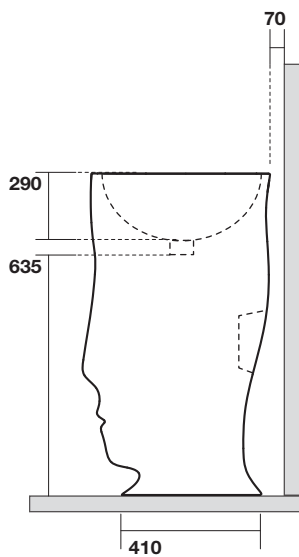

ARTWORK

KERASAN

4740

ARTWORK lavabo freestanding moloco
scarico a parete

ARTWORK Freestanding washbasin
moloco wall outlet

Peso weight 43,00 kg
43,00 kg

4741K MOLOCO

ARTWORK lavabo freestanding moloco scarico suolo completo di sifone e tubo flessibile di scarico

ARTWORK freestanding washbasin moloco floor outlet siphon and flexible waste pipe included

Peso 43,00 kg
weight 43,00 kg