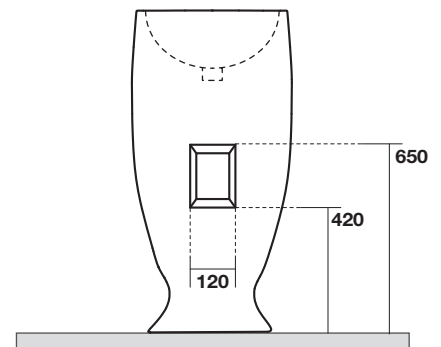

ARTWORK

KERASAN

4740

ARTWORK lavabo freestanding moloco
scarico a parete

ARTWORK Freestanding washbasin
moloco wall outlet

Peso weight 43,00 kg
43,00 kg

4741K MOLOCO

ARTWORK lavabo freestanding moloco scarico suolo completo di sifone e tubo flessibile di scarico

ARTWORK freestanding washbasin moloco floor outlet siphon and flexible waste pipe included

Peso 43,00 kg
weight 43,00 kg