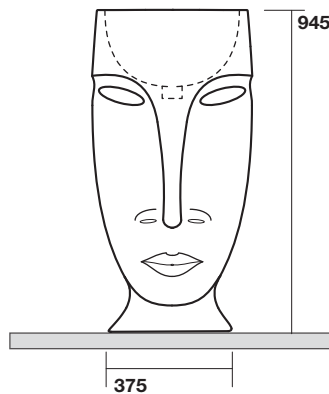

ARTWORK

KERASAN

4740

ARTWORK lavabo freestanding moloco
scarico a parete

ARTWORK Freestanding washbasin
moloco wall outlet

Peso weight 43,00 kg
43,00 kg

4741K MOLOCO

ARTWORK lavabo freestanding moloco scarico suolo completo di sifone e tubo flessibile di scarico

ARTWORK freestanding washbasin moloco floor outlet siphon and flexible waste pipe included

Peso 43,00 kg
weight 43,00 kg