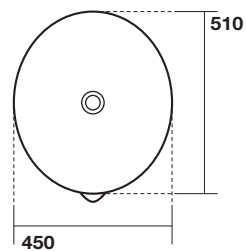

ARTWORK

KERASAN

4740

ARTWORK lavabo freestanding moloco
scarico a parete

ARTWORK Freestanding washbasin
moloco wall outlet

Peso weight 43,00 kg
43,00 kg

4741K MOLOCO

ARTWORK lavabo freestanding moloco scarico suolo completo di sifone e tubo flessibile di scarico

ARTWORK freestanding washbasin moloco floor outlet siphon and flexible waste pipe included

Peso 43,00 kg
weight 43,00 kg